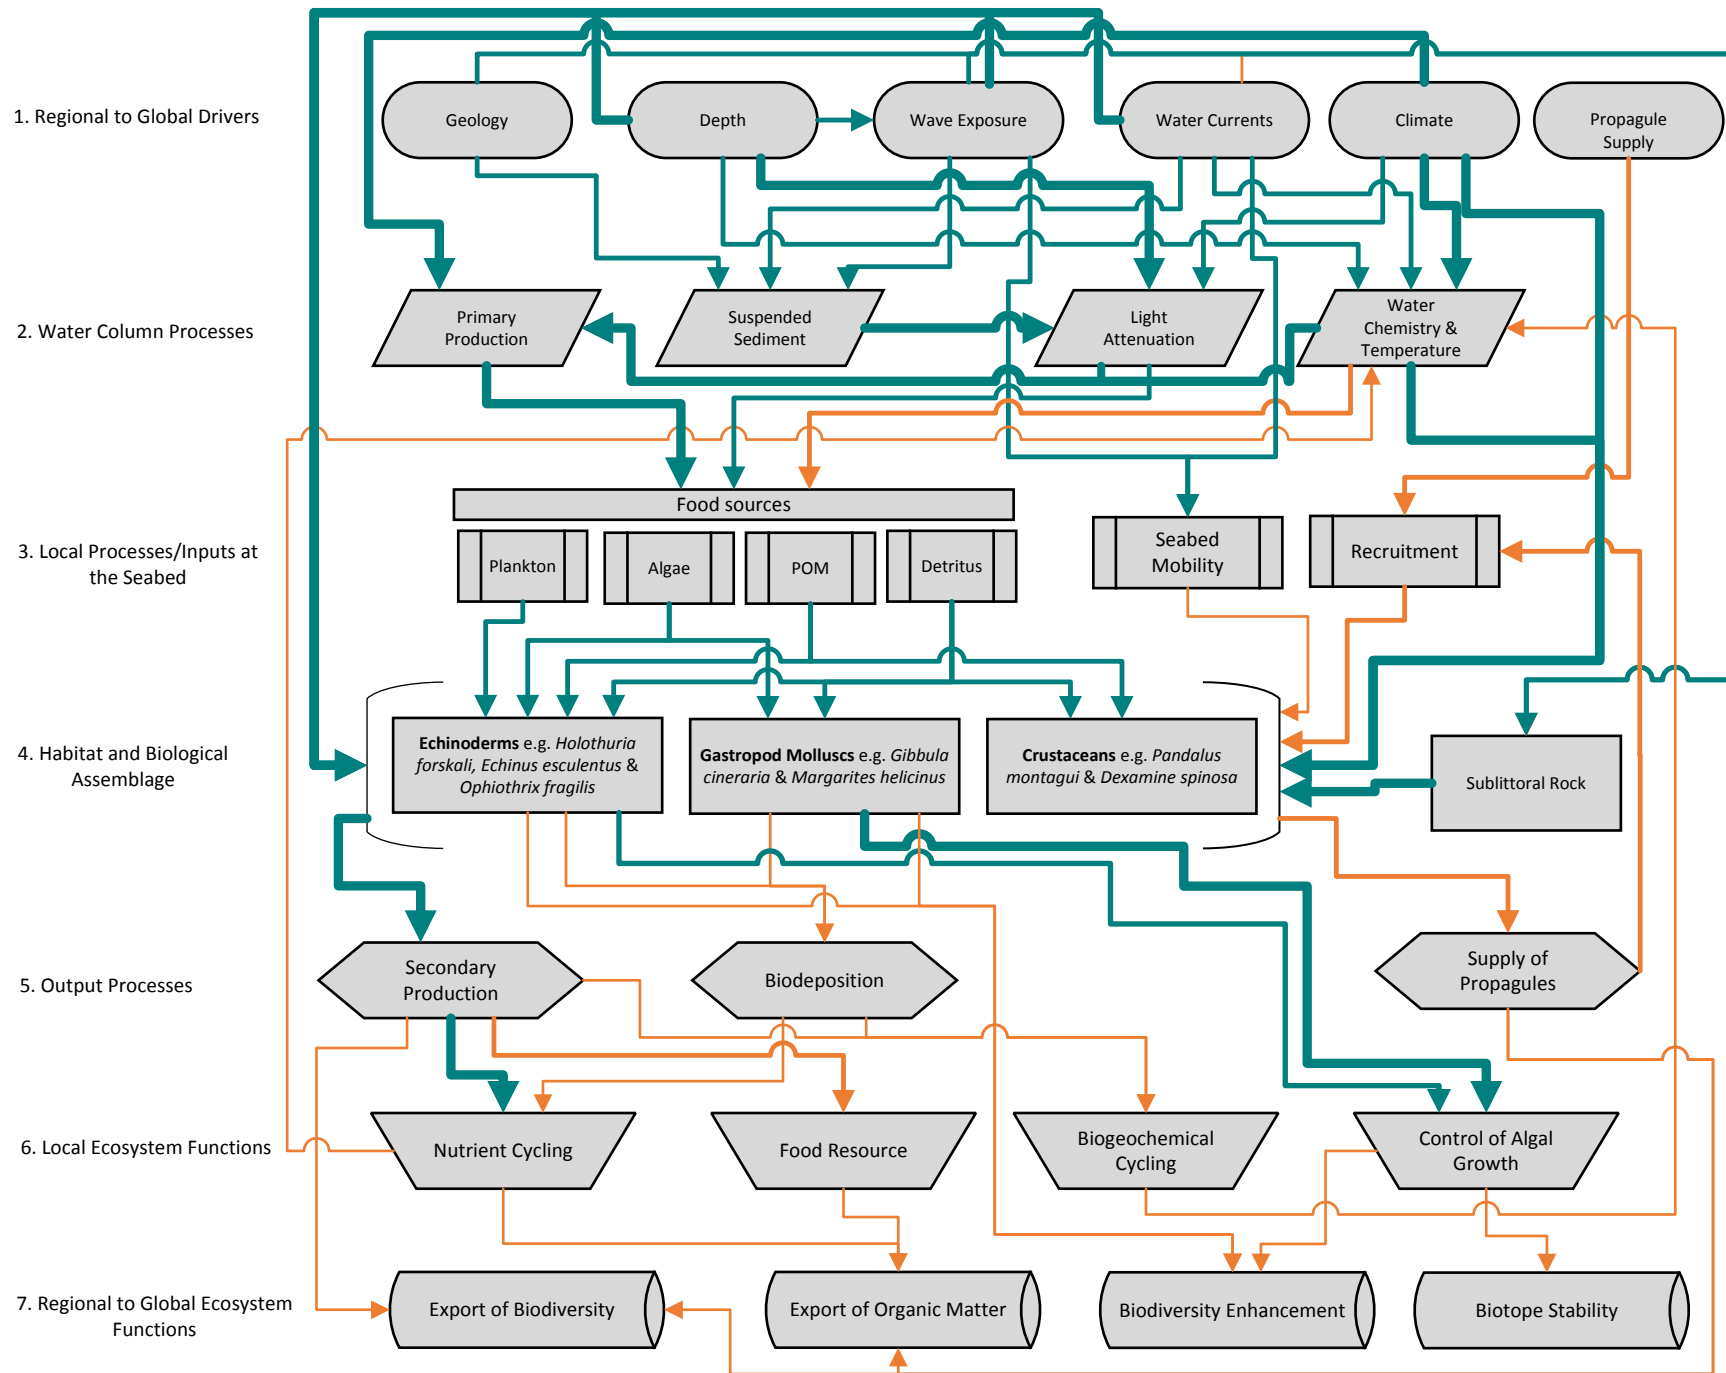

# Sub-model 7. Non Predatory Mobile Fauna

**Legend**

- Low confidence (thin grey line)
- Medium confidence (medium grey line)
- High confidence (thick grey line)
- Link informed by Literature Review (teal line)
- Link informed by Expert Opinion (orange line)

Version 1.0

Please see accompanying report for model restrictions and limitations